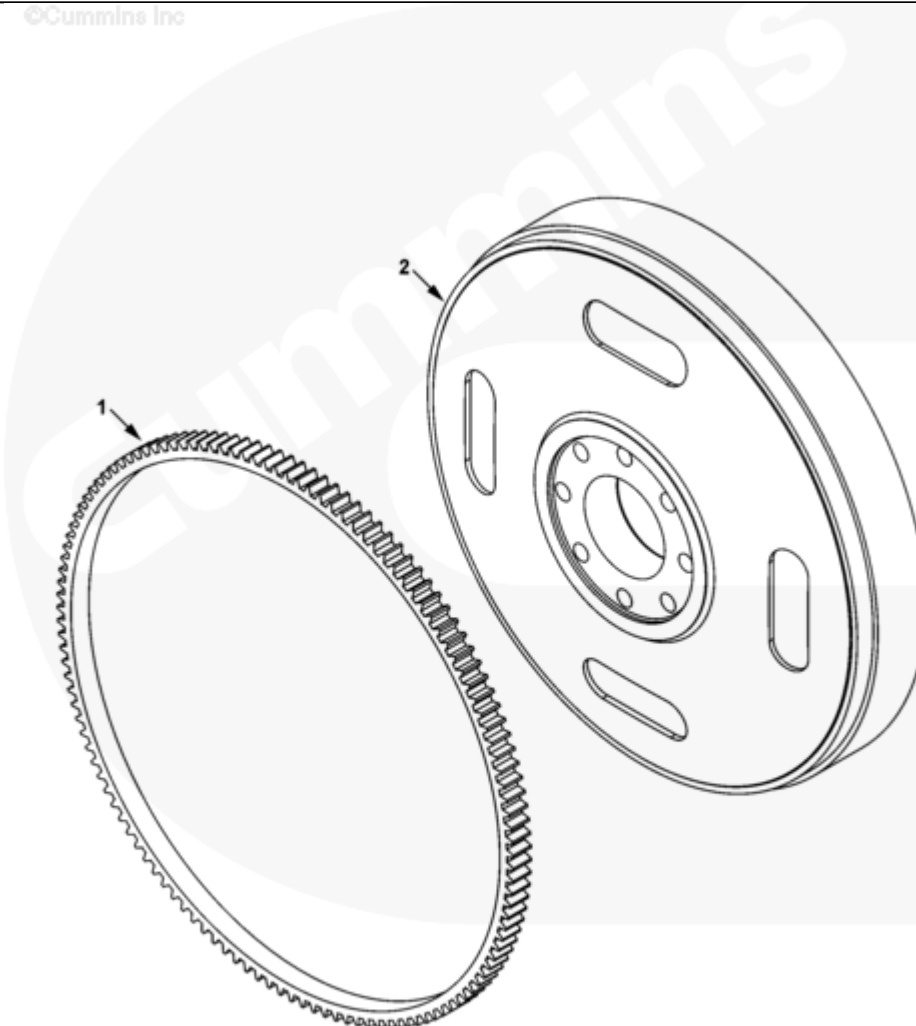

Parts Catalog - Option Detail

Electronic Parts Catalog - Option Detail				
Option	Group	Graphic	Film Card	Date
FW9959-01	16.02	fw961gb	Z	23-NOV-09
Engines	6C8.3, C GAS PLUS CM556, G8.3, G8.3 CM558, GTA8.3 CM558, ISC CM2150, ISC CM554, ISC CM850, ISC8.3 CM2250, ISC8.3 G CM2180 C101, ISL CM2150, ISL CM554, ISL CM850, ISL G CM2180, ISL8.9 CM2150 L110, ISL8.9 CM2880 L112, ISL9 CM2150 SN, ISL9 CM2250, ISL9 CM2350 L101, ISL9 CM2350 L111, ISLE4 CM850, L GAS PLUS CM556, L8.9, L8.9 L121, L8.9G CMOH2.0 L125B, L9 CM2350 L116B, L9 CM2350 L119B, L9 CM2350 L120C, L9 CM2350 L123B, L9.3 L105, L9.5 L117, L9N CM2380 L124B, QSC8.3 CM2250, QSC8.3 CM2880 C102, QSC8.3 CM554, QSC8.3 CM850(CM2850), QSL9 CM2250, QSL9 CM2250 L115, QSL9 CM2350 L102, QSL9 CM2350 L107, QSL9 CM2350 L118, QSL9 CM2350 L122, QSL9 CM554, QSL9 CM850(CM2850), QSL9 G CM558, QSL9 M CM2250 L106, QSL9.3 CM2880 L113			

fw961gb

Cart	Ref No	Part Number	Part Description	Required	Remarks
View My Cart					
		FW9959-01	Flywheel		ME - FLYWHEEL...(More)
					Engine Family: B, C and L
					Series
					Ring Gear Diametral Pitch:
					8/10
					Ring Gear Tooth Count: 127
					Ring Gear Outside Diameter
					(mm): 407.85
					Supplier: Cummins
					Type: Flywheel
					Max Full Load Rated Speed
					(Not to Exceed): 3970
					Flywheel Inertia: 0.78
					Flywheel Mounting Flange to
					Ring Gear Leading Edge
					(mm): 16.13
					Mounting Web Thickness
					(mm): 16
					Pilot Bearing Bore Diameter
					(mm): 71.968
					Clutch/T.C. Mounting Bolt
					Circle Count: Single
					Clutch/T.C. Mounting Hole
					Count: 8
					Clutch/T.C. Mounting Bolt
					Circle Diameter (mm): 338.38
					Clutch/T.C. Mounting Hole
					Spacing: Equal

					Clutch/T.C. Mounting Hole
					Size: 3/8-16 UNC
					Cummins Material Standard:
					41044
					Intended Drive Hardware:
					11-1/2 in. Overcenter Clutch
<input type="checkbox"/>		4997672	Flywheel	1	
<input type="checkbox"/>	1	3905427	Flywheel Ring Gear	1	
<input type="checkbox"/>	2	4997671	Flywheel	1	